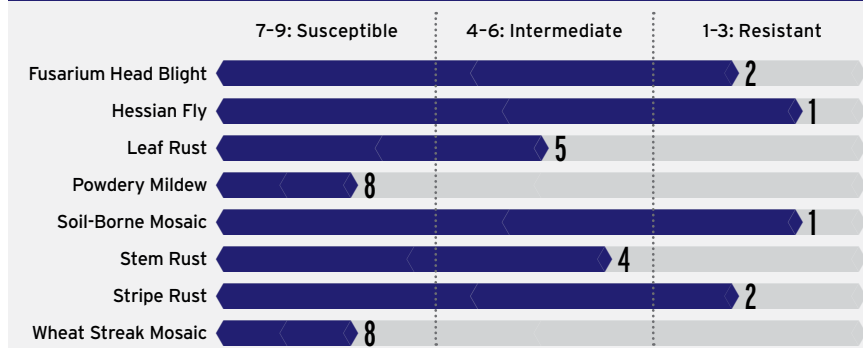

DISEASE TOLERANCE

All available public and private data used in compiling scores

END-USE QUALITY

Overall Quality	Baking Quality	Dough Properties	Milling Quality
Desirable	Desirable	Desirable	Acceptable

Data obtained from LCS Quality Laboratory

AGRONOMIC FEATURES

	LCS Valiant	SY Monument	Byrd	WB Grainfield
Acid Soil Tolerance	Tolerant	Tolerant	Mod. Tolerant	Mod. Tolerant
Coleoptile Length	Medium	Medium	Medium-Long	Medium-Short
Drought Tolerance	Very Good	Very Good	Excellent	Very Good
Fall Grazing Potential	Good	Good	Average	Very Good
Fall Ground Cover	Good	Good	Good	Good
First Hollow Stem	Intermediate	Later Than Most	Intermediate	Intermediate
Height	Medium	Medium-Tall	Medium	Medium-Tall
Maturity	Medium-Early	Medium-Late	Medium	Medium-Late
Seed Size	Medium	Medium	Small	Medium
Shattering	Very Good	Very Good	-	Very Good
Straw Strength	Excellent	Average	Good	Good
Test Weight	Average	Good	Average	Average
Tillering Ability	High	Very High	Very High	High
Winter Hardiness	Excellent	Very Good	Good	Very Good
Yield Potential	Excellent	Excellent	Excellent	Very Good

All available public and private data used in compiling scores