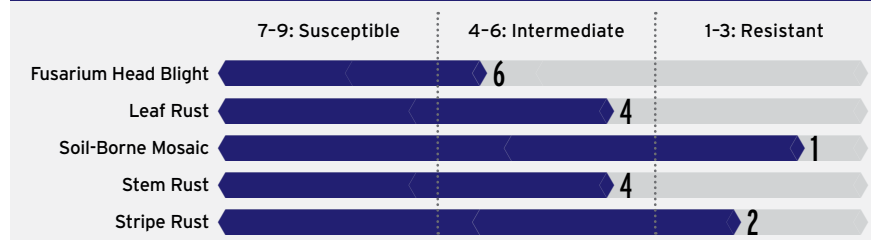

DISEASE TOLERANCE

All available public and private data used in compiling scores

END-USE QUALITY

Overall Quality	Baking Quality	Dough Properties	Milling Quality
Desirable	Desirable	Desirable	Acceptable

Data obtained from LCS Quality Laboratory

AGRONOMIC FEATURES

	LCS Julep	SY Monument	LCS Mint	Byrd
Acid Soil Tolerance	Tolerant	Tolerant	Tolerant	Mod. Tolerant
Coleoptile Length	Medium	Medium	Medium-Long	Medium-Long
Drought Tolerance	Excellent	Very Good	Excellent	Excellent
Fall Grazing Potential	Excellent	Good	Good	Average
Fall Ground Cover	Very Good	Good	Good	Good
First Hollow Stem	Later Than Most	Later Than Most	Later Than Most	Intermediate
Height	Medium-Tall	Medium-Tall	Medium-Tall	Medium
Maturity	Medium	Medium-Late	Medium-Late	Medium
Seed Size	Large	Medium	Medium	Small
Shattering	Very Good	Very Good	Good	-
Straw Strength	Very Good	Average	Good	Good
Test Weight	Good	Good	Very Good	Average
Tillering Ability	High	Very High	Intermediate	Very High
Winter Hardiness	Very Good	Very Good	Average	Good
Yield Potential	Excellent	Excellent	Excellent	Excellent

All available public and private data used in compiling scores

This variety requires the use of Certified Seed Only.

Unauthorized seed multiplication prohibited by law.
U.S. Plant Variety Protection Number has been applied for.