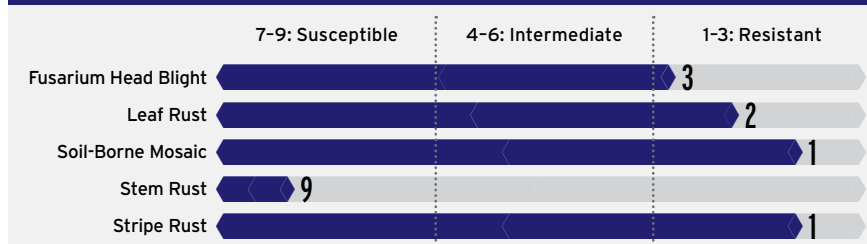

DISEASE TOLERANCE

All available public and private data used in compiling scores

END-USE QUALITY

Overall Quality	Baking Quality	Dough Properties	Milling Quality
Acceptable	Unacceptable	Most Desirable	Less Desirable

Data obtained from LCS Quality Laboratory

AGRONOMIC FEATURES

	LCS Atomic AX	SY AP18 AX	Crescent AX	DoubleStop CL+
Coleoptile Length	Medium	-	Medium	Long
Drought Tolerance	Excellent	Good	Very Good	Good
Fall Grazing Potential	Excellent	Very Good	Good	Excellent
Fall Ground Cover	Excellent	Very Good	-	Very Good
First Hollow Stem	Intermediate	-	-	-
Height	Medium	Medium	Medium	Tall
Maturity	Early	Medium	Early	Late
Seed Size	Large	-	Small	Large
Shattering	Very Good	-	-	Good
Straw Strength	Excellent	Good	Very Good	Very Good
Test Weight	Good	Average	Very Good	Very Good
Tillering Ability	Intermediate	Very High	-	High
Winter Hardiness	Very Good	Average	Good	Very Good
Yield Potential	Excellent	Excellent	Above Average	Excellent

All available public and private data used in compiling scores